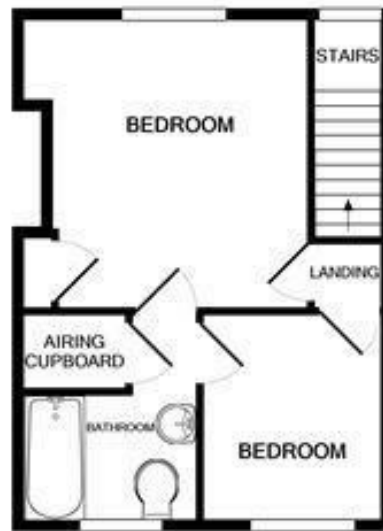

## 1 Meadow Cottages, Brick Kiln Lane, Mulbarton, Norfolk, £820 PCM

- 2 Bedroom Cottage
- Bathroom with Over Bath Shower
- Electric Heating
- Sitting Room With Wood Burner
- Off Road Parking
- Garden
- Kitchen / Breakfast Room
- Double Glazing

25 King Street, Norwich, Norfolk, NR1 1PD  
01603 620551

lettings@arnoldskeys.com  
www.arnoldskeys.com

GROUND FLOOR

1ST FLOOR

Whilst every attempt has been made to ensure the accuracy of the floor plan contained here, measurements of doors, windows, rooms and any other items are approximate and no responsibility is taken for any error, omission, or mis-statement. This plan is for illustrative purposes only and should be used as such by any prospective purchaser. The services, systems and appliances shown have not been tested and no guarantee as to their operability or efficiency can be given.  
Made with Metopix ©2021